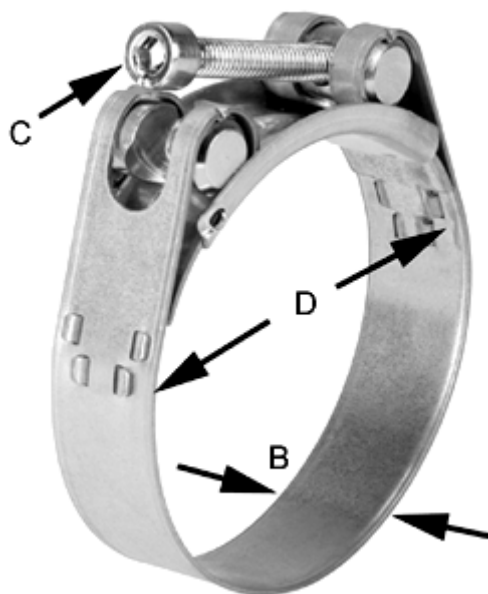

Article number: 025927181042

Description: Heavy Duty Clamp GBS M 42/18 W1 ISK QRC

Measures

| |
|----------------------|
| C (screw type) = ISK |
| Diameter D = 40-43 |
| Width B = 18 |